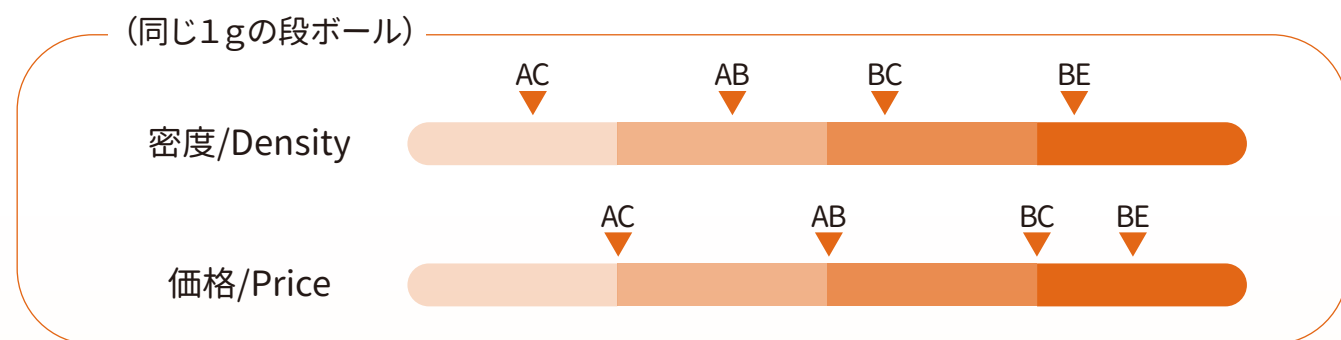

爪とぎ

Cat Scratch Board

P5-P30

研ぎ心地のよい最適な密度と
クズが出にくい耐久性の実現